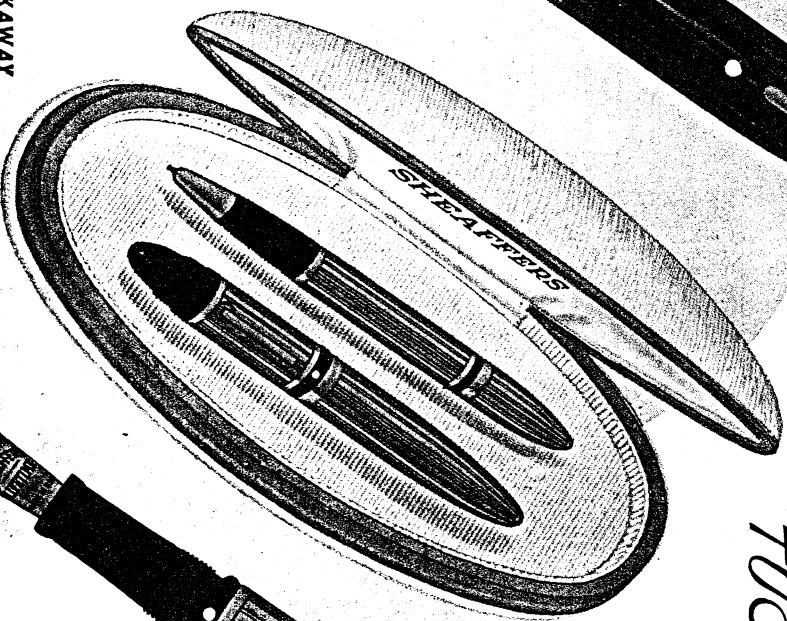

*Other companies can guarantee their pens for life—some do—but only Sheaffer pens can carry the "trade mark" "Lifetime."

Note: This catalog is dated August 1, 1941. For obvious reasons all prices and specifications herein are subject to change without notice.

STARS OF PENDOM—UNUSUAL GIFTS

SKYBOY

SKYBOY
PEN, \$10.00

TUCKAWAY

TUCKAWAY
PEN, \$12.00

SKYBOY
Lifetime Feathertouch
ENSEMBLE, \$14.00

DESIGNED FOR THE HARDEST OF PEN ORDEALS

SKYBOY'S perfected, FLO-RITE fluid control compensates for altitude and temperature changes. It writes in the air—writes anywhere! It is the ideal pen for all who travel, whether by plane, rail or automobile, for regardless of where you are, it is sure to function just the same as when at home. It has been designed especially for men in the U. S. Services—with sleek lines and "over-the-top" clips, permitting it to go in a uniform pocket without bulge or clip protruding when pocket flap is buttoned. Every SKYBOY has the name "SKYBOY" engraved on the clip. For aviation use, be sure to demand the SKYBOY.